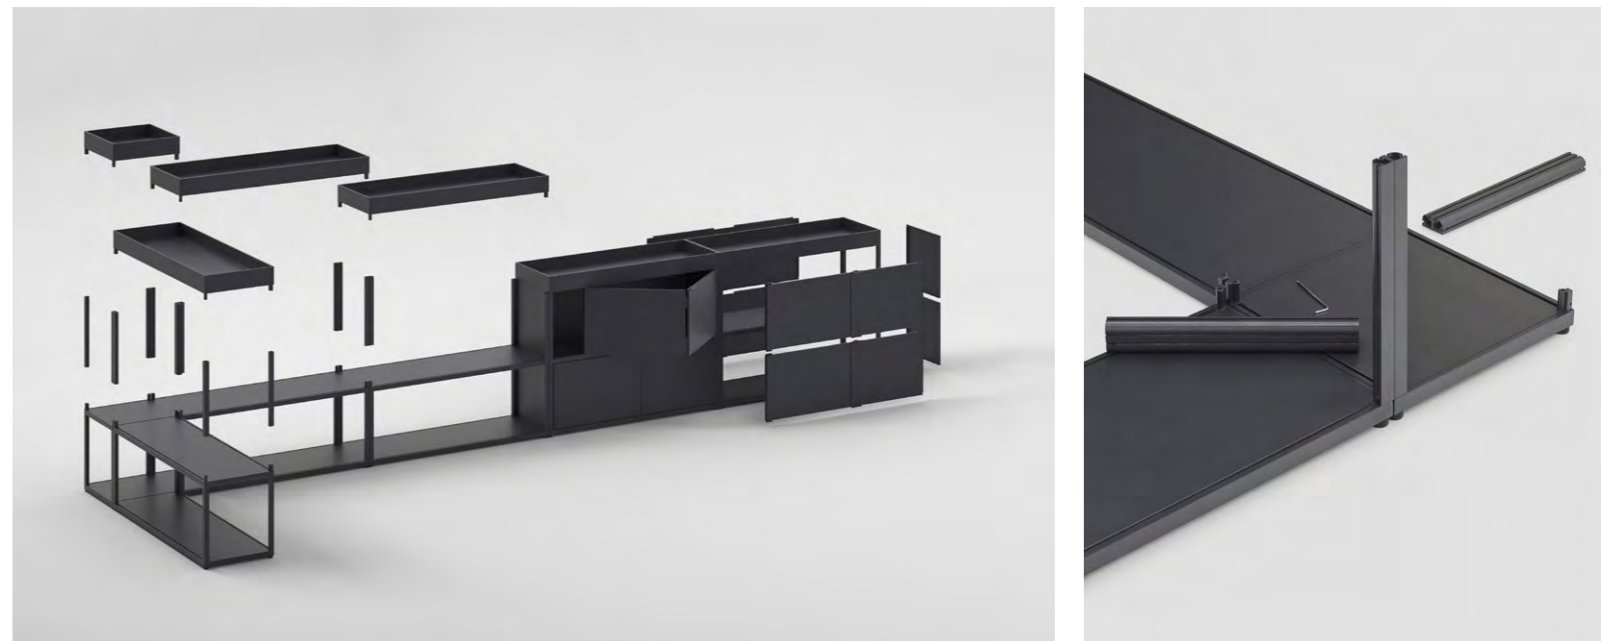

PRODUCT HIGHLIGHTS

- Modular system
- Extremely flexible driven by simplicity
- Framework and backbone
- Aesthetic yet functional
- Easy to build and rebuild
- Shelves and trays with different profile heights
- Various colours, materials, surfaces and textile options
- Open grid that can be filled with doors, drawers and a variety of panels
- Many combination opportunities
- Connection between shelves and tables
- Many different applications within Workspace and Living